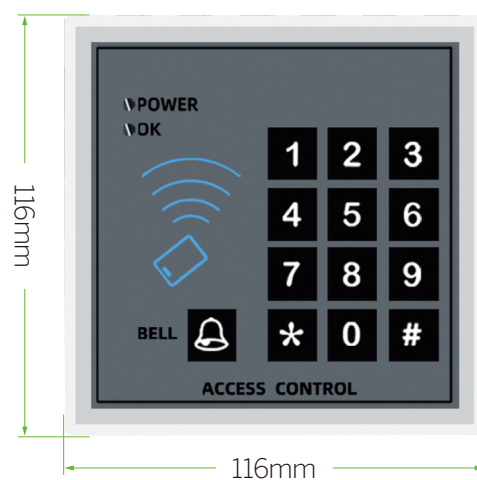

Dimensions(mm)

S4A Industrial Co., Limited

Address: 6th Floor, Haotai Industrial Zone, Minzhi road, Longhua District, Shenzhen. CN 518131

Tel: +86 755 29450011

www.s4a-access.com / Email: sales@s4a-access.com
Mob/Whatsapp/Wechat/Viber: +86 134 1050 0721